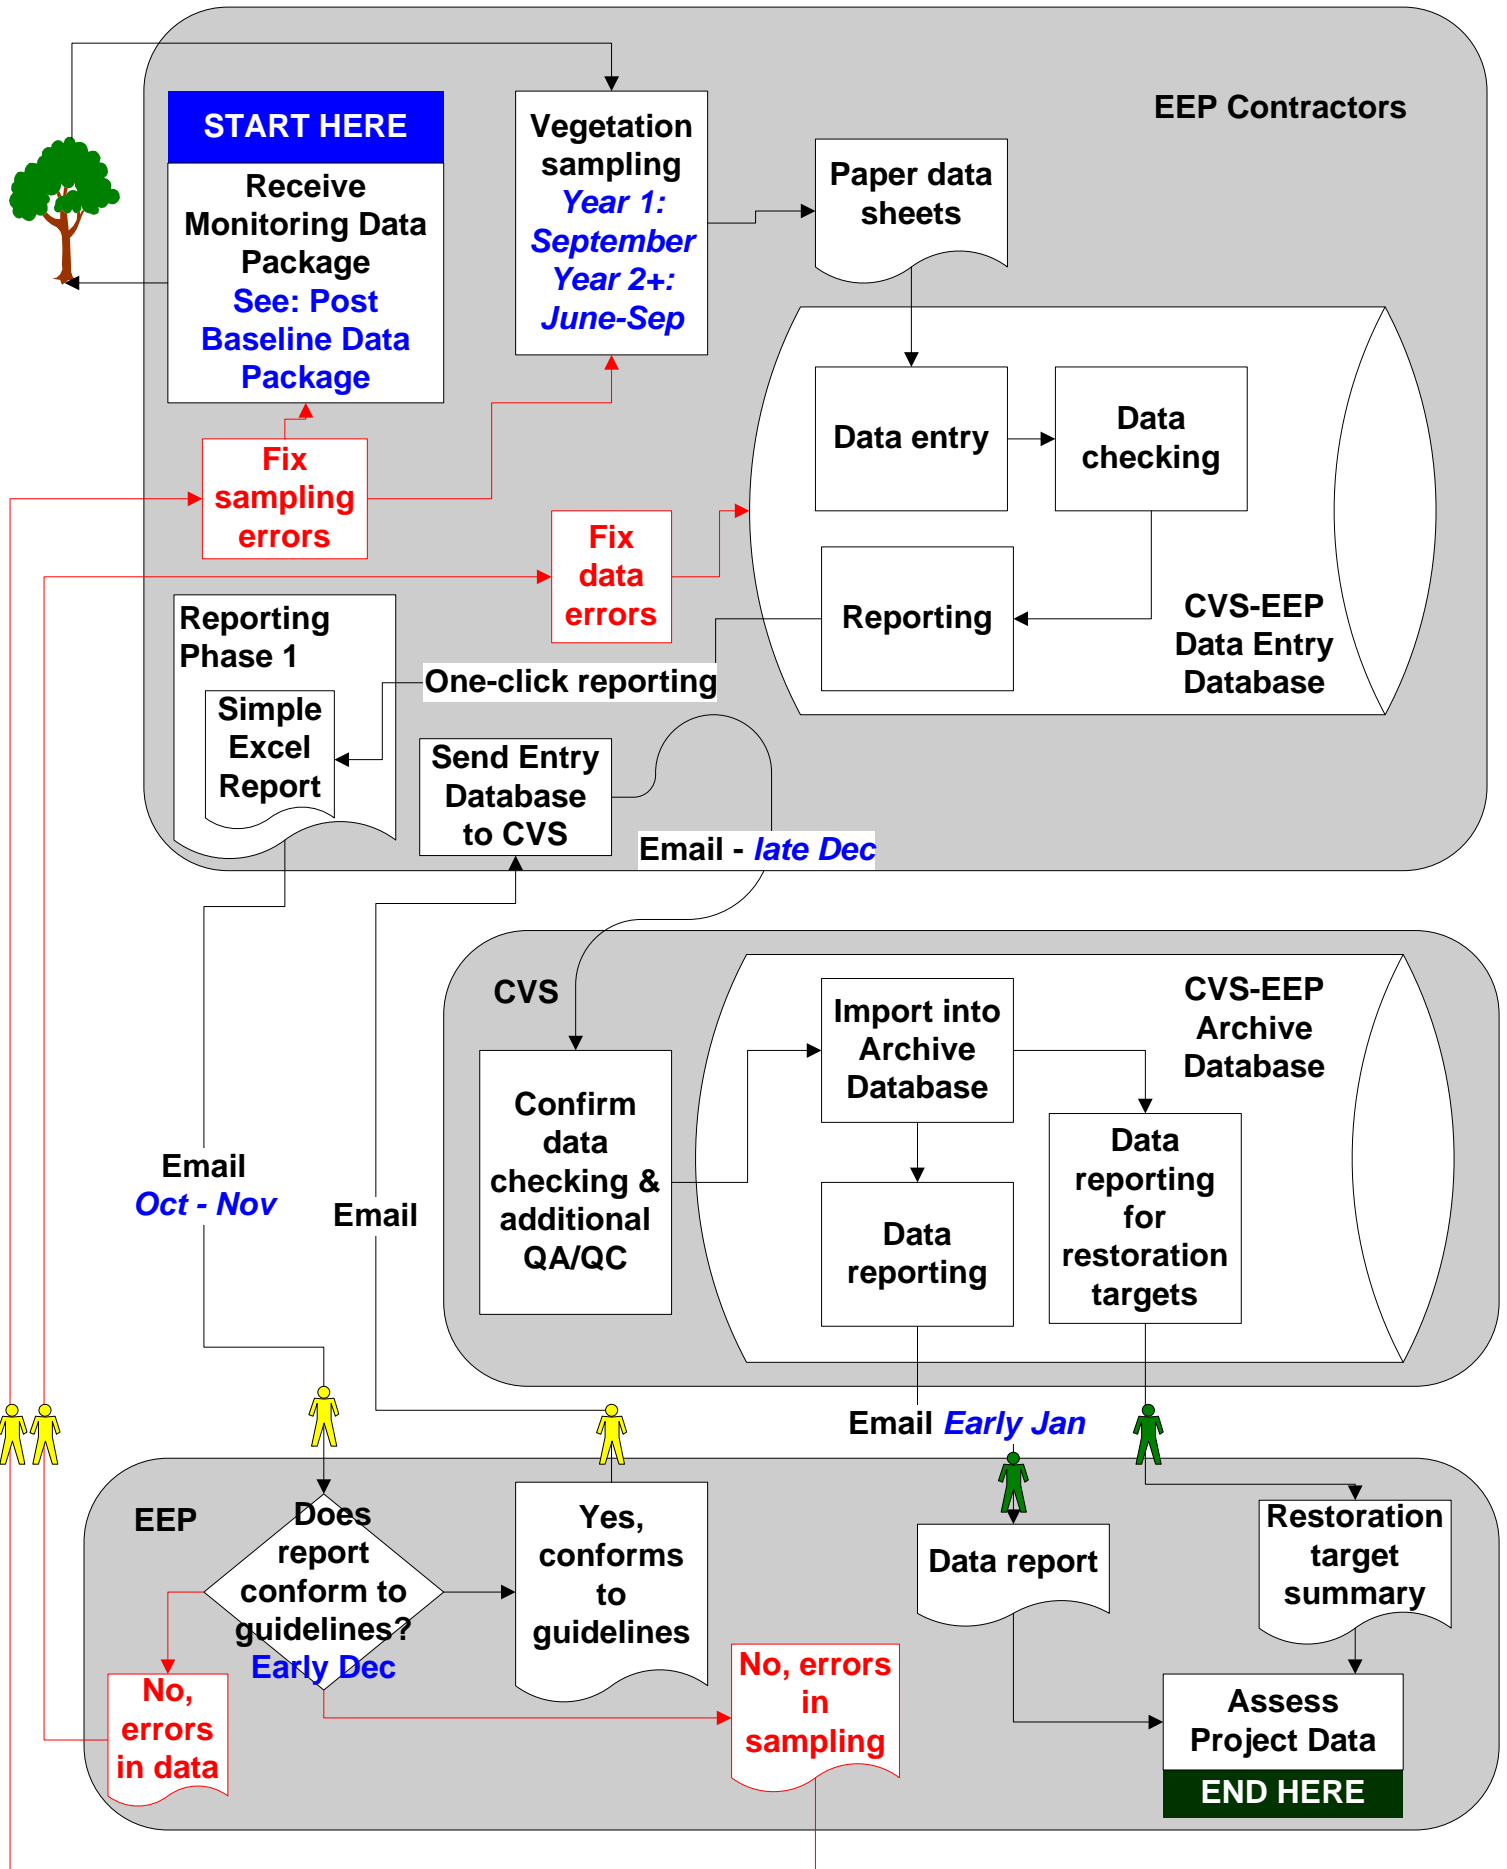

Vegetation Monitoring Plan Development

EEP Staff Responsible

PM and MS

Vegetation Specialist

Baseline Data Flow

Red arrows and text indicate error identification and correction steps.

EEP Staff Responsible

Monitoring Specialist

Vegetation Specialist

Post Baseline Data Flow

Red arrows and text indicate error identification and correction steps.

Post Baseline Data Package