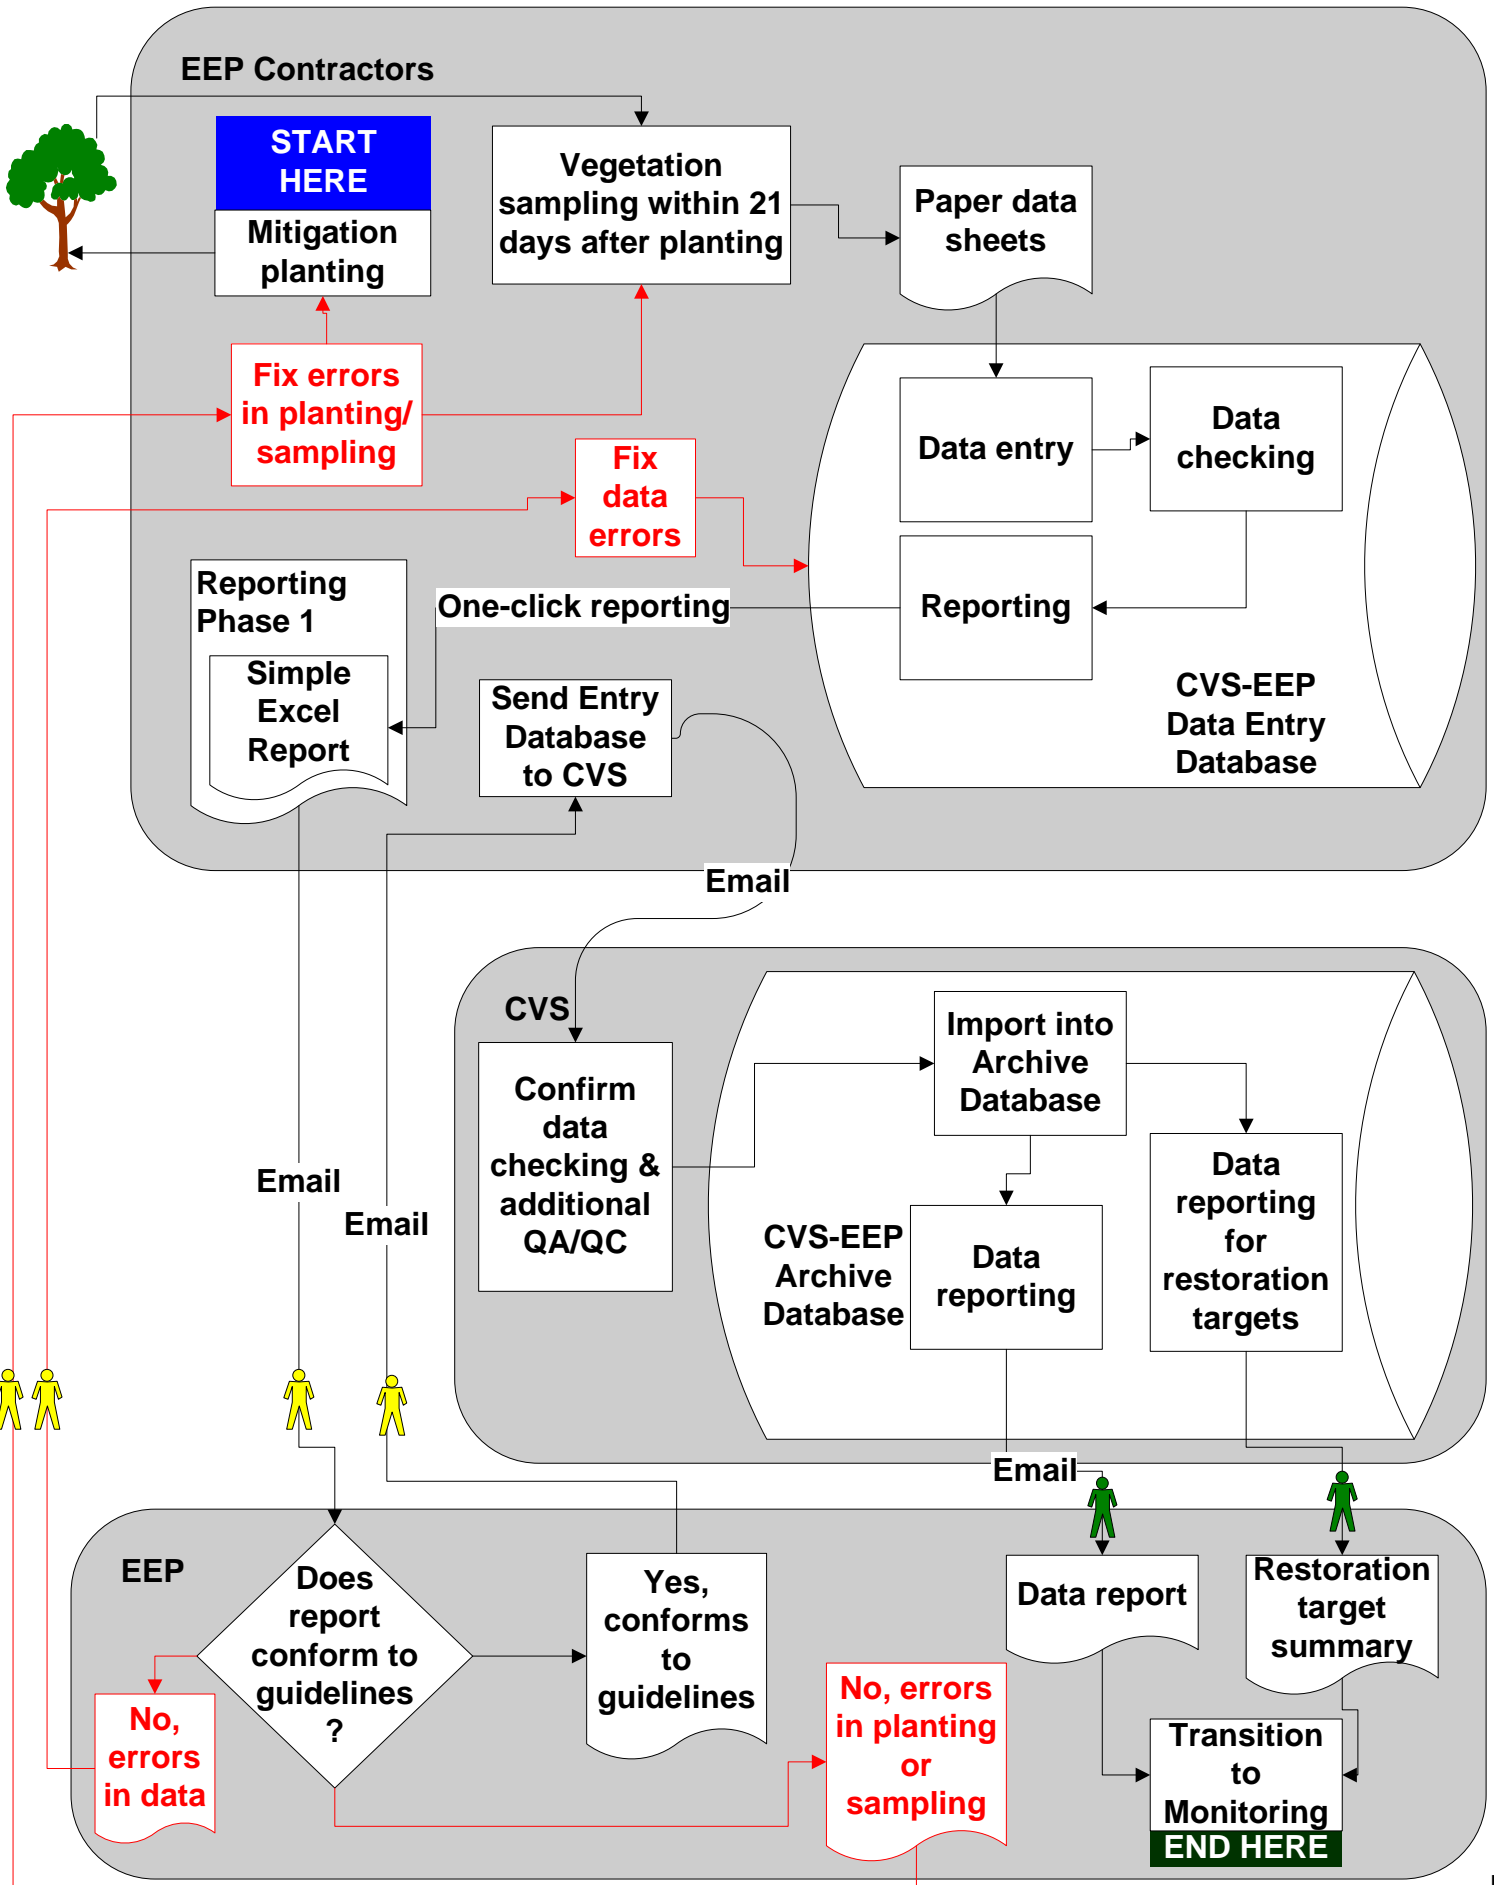

Vegetation Monitoring Plan Development

EEP Staff Responsible

PM and MS

Vegetation Specialist

Baseline Data Flow

Red arrows and text indicate error identification and correction steps.

EEP Staff Responsible

Monitoring Specialist

Vegetation Specialist

Post Baseline Data Flow

Red arrows and text indicate error identification and correction steps.

Post Baseline Data Package