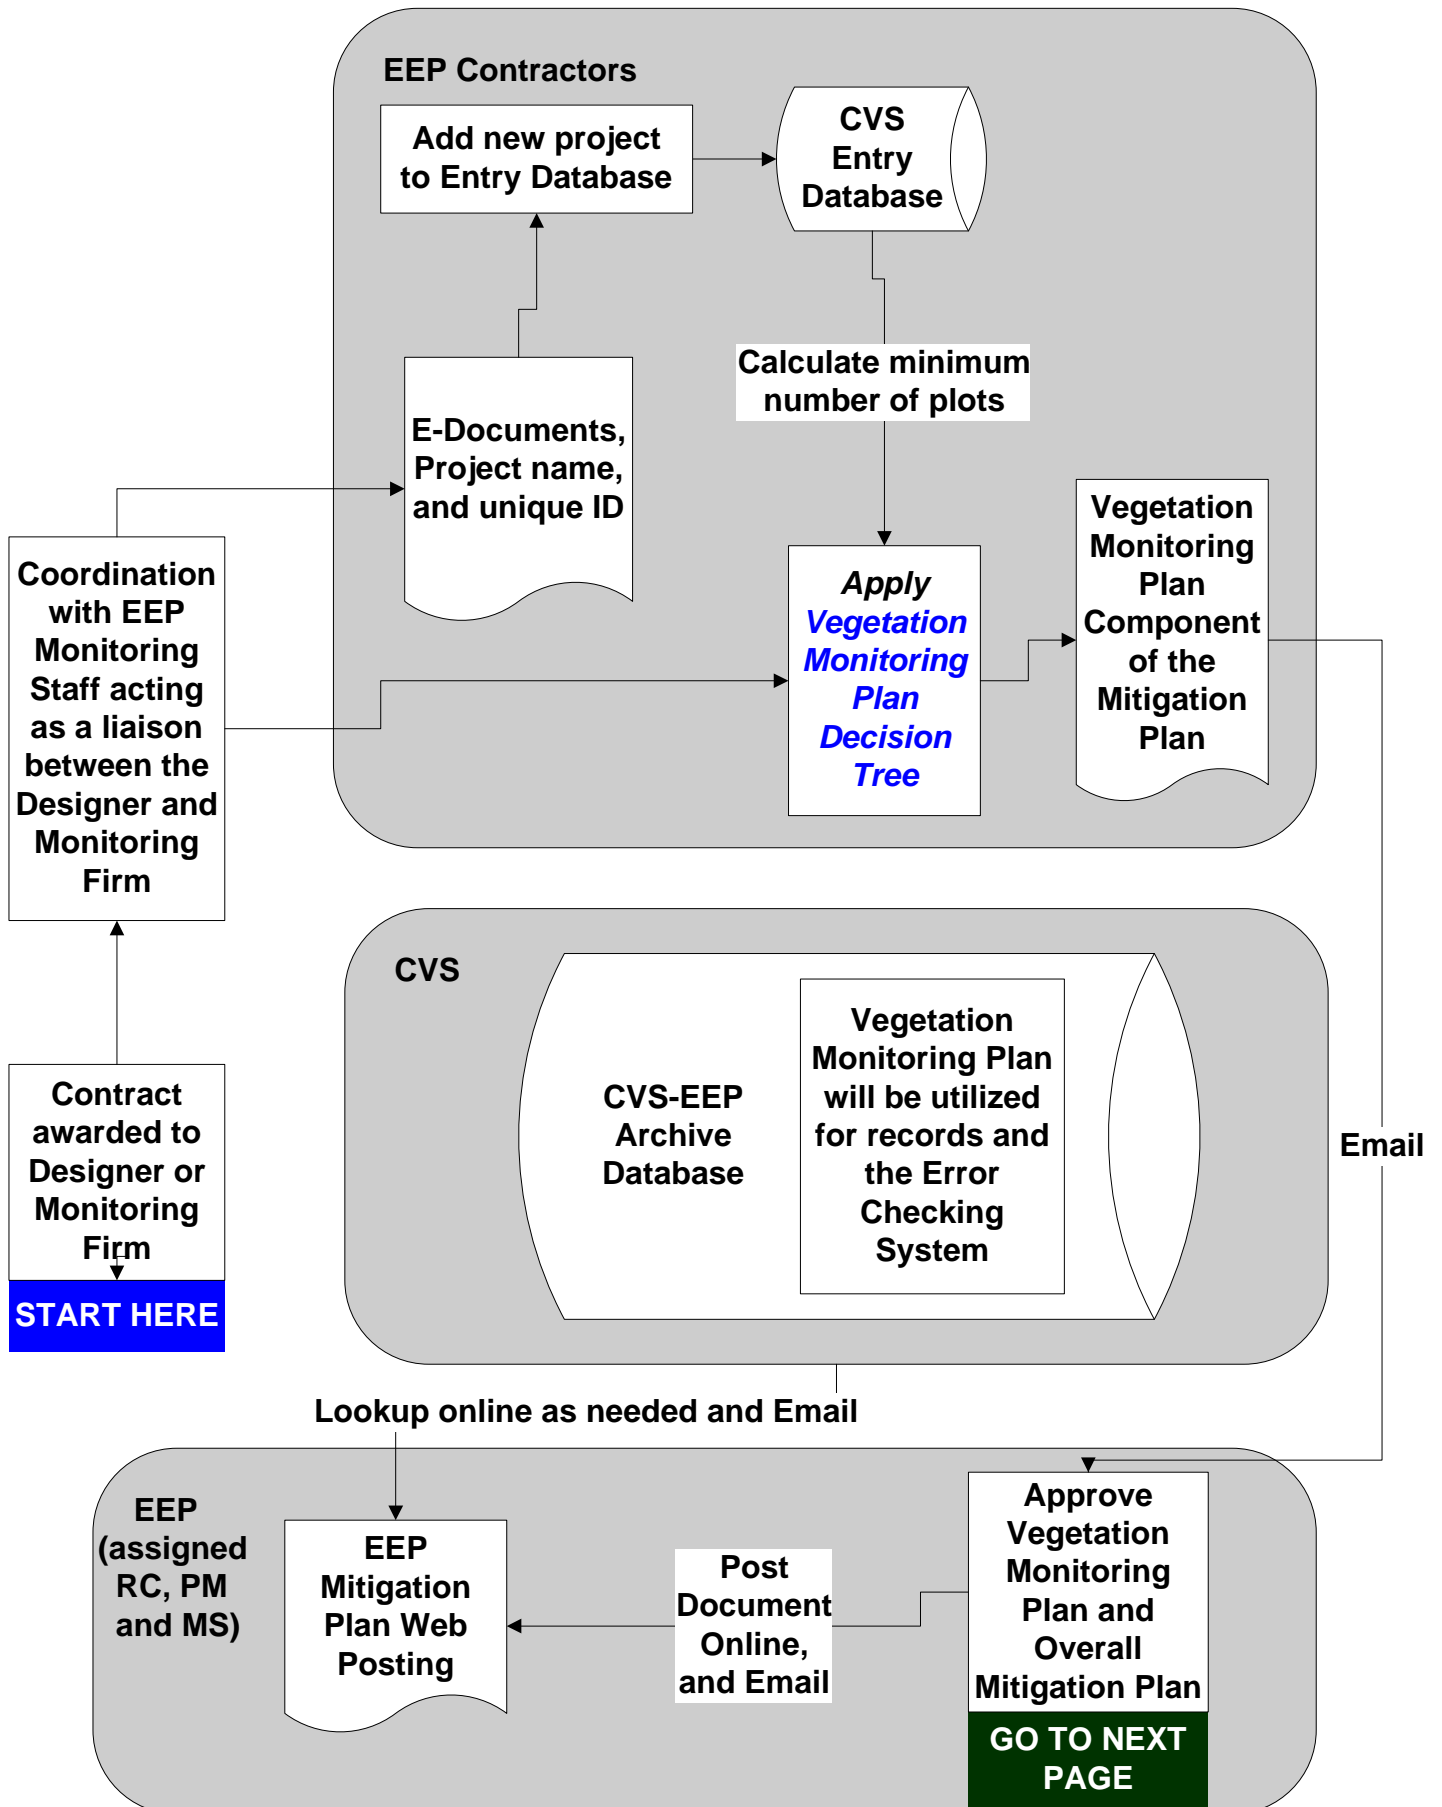

Vegetation Monitoring Plan Development

EEP Staff Responsible

PM and MS

Vegetation Specialist

Baseline Data Flow

Red arrows and text indicate error identification and correction steps.

EEP Staff Responsible

Monitoring Specialist

Vegetation Specialist

Post Baseline Data Flow

Red arrows and text indicate error identification and correction steps.

Post Baseline Data Package