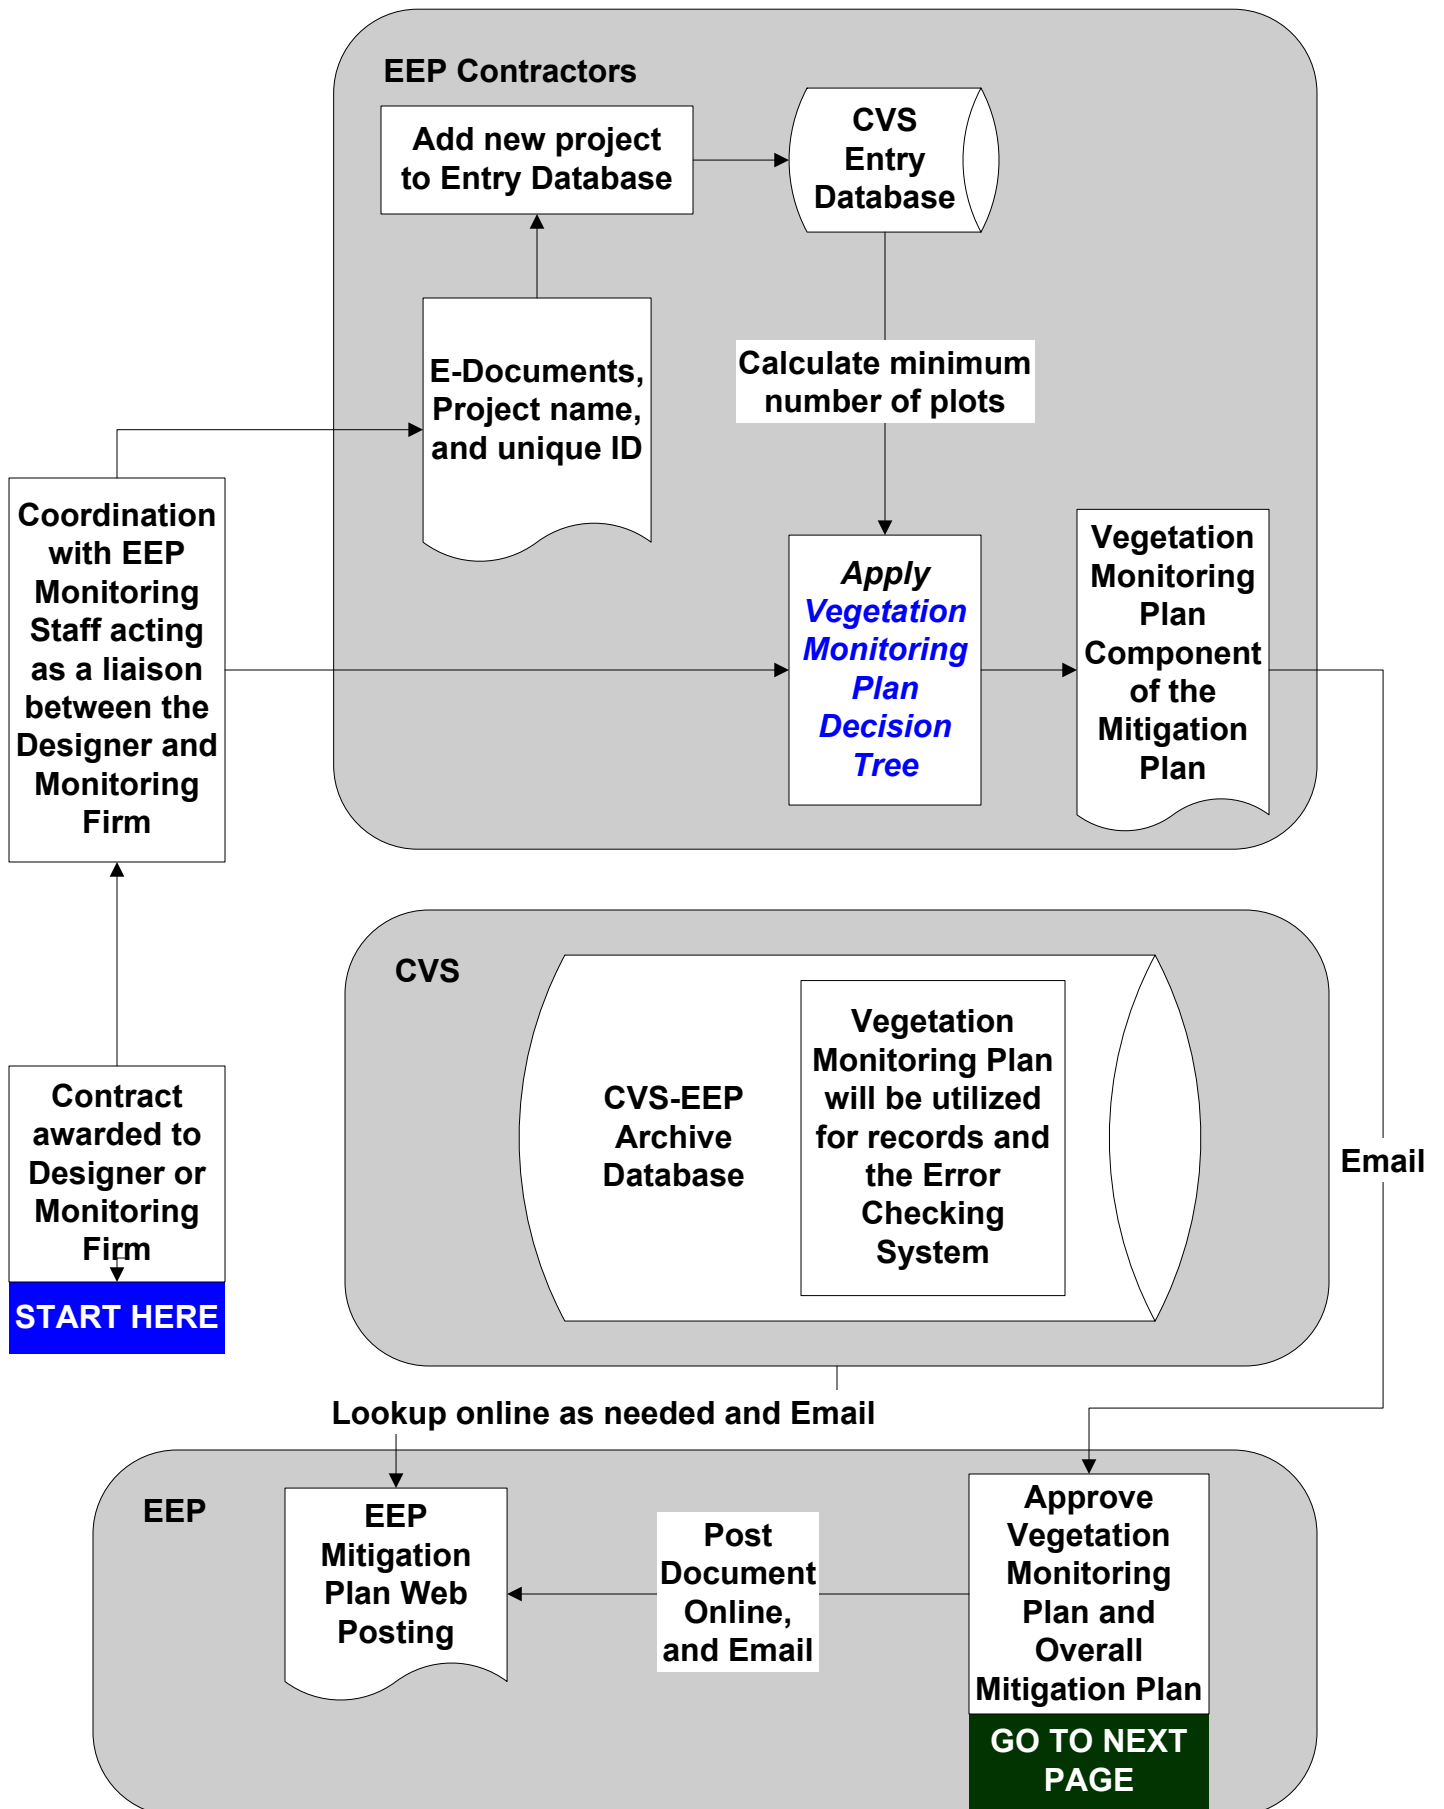

Vegetation Monitoring Plan Development

Post Baseline Data Flow

Red arrows and text indicate error identification and correction steps.

Post Baseline Data Package