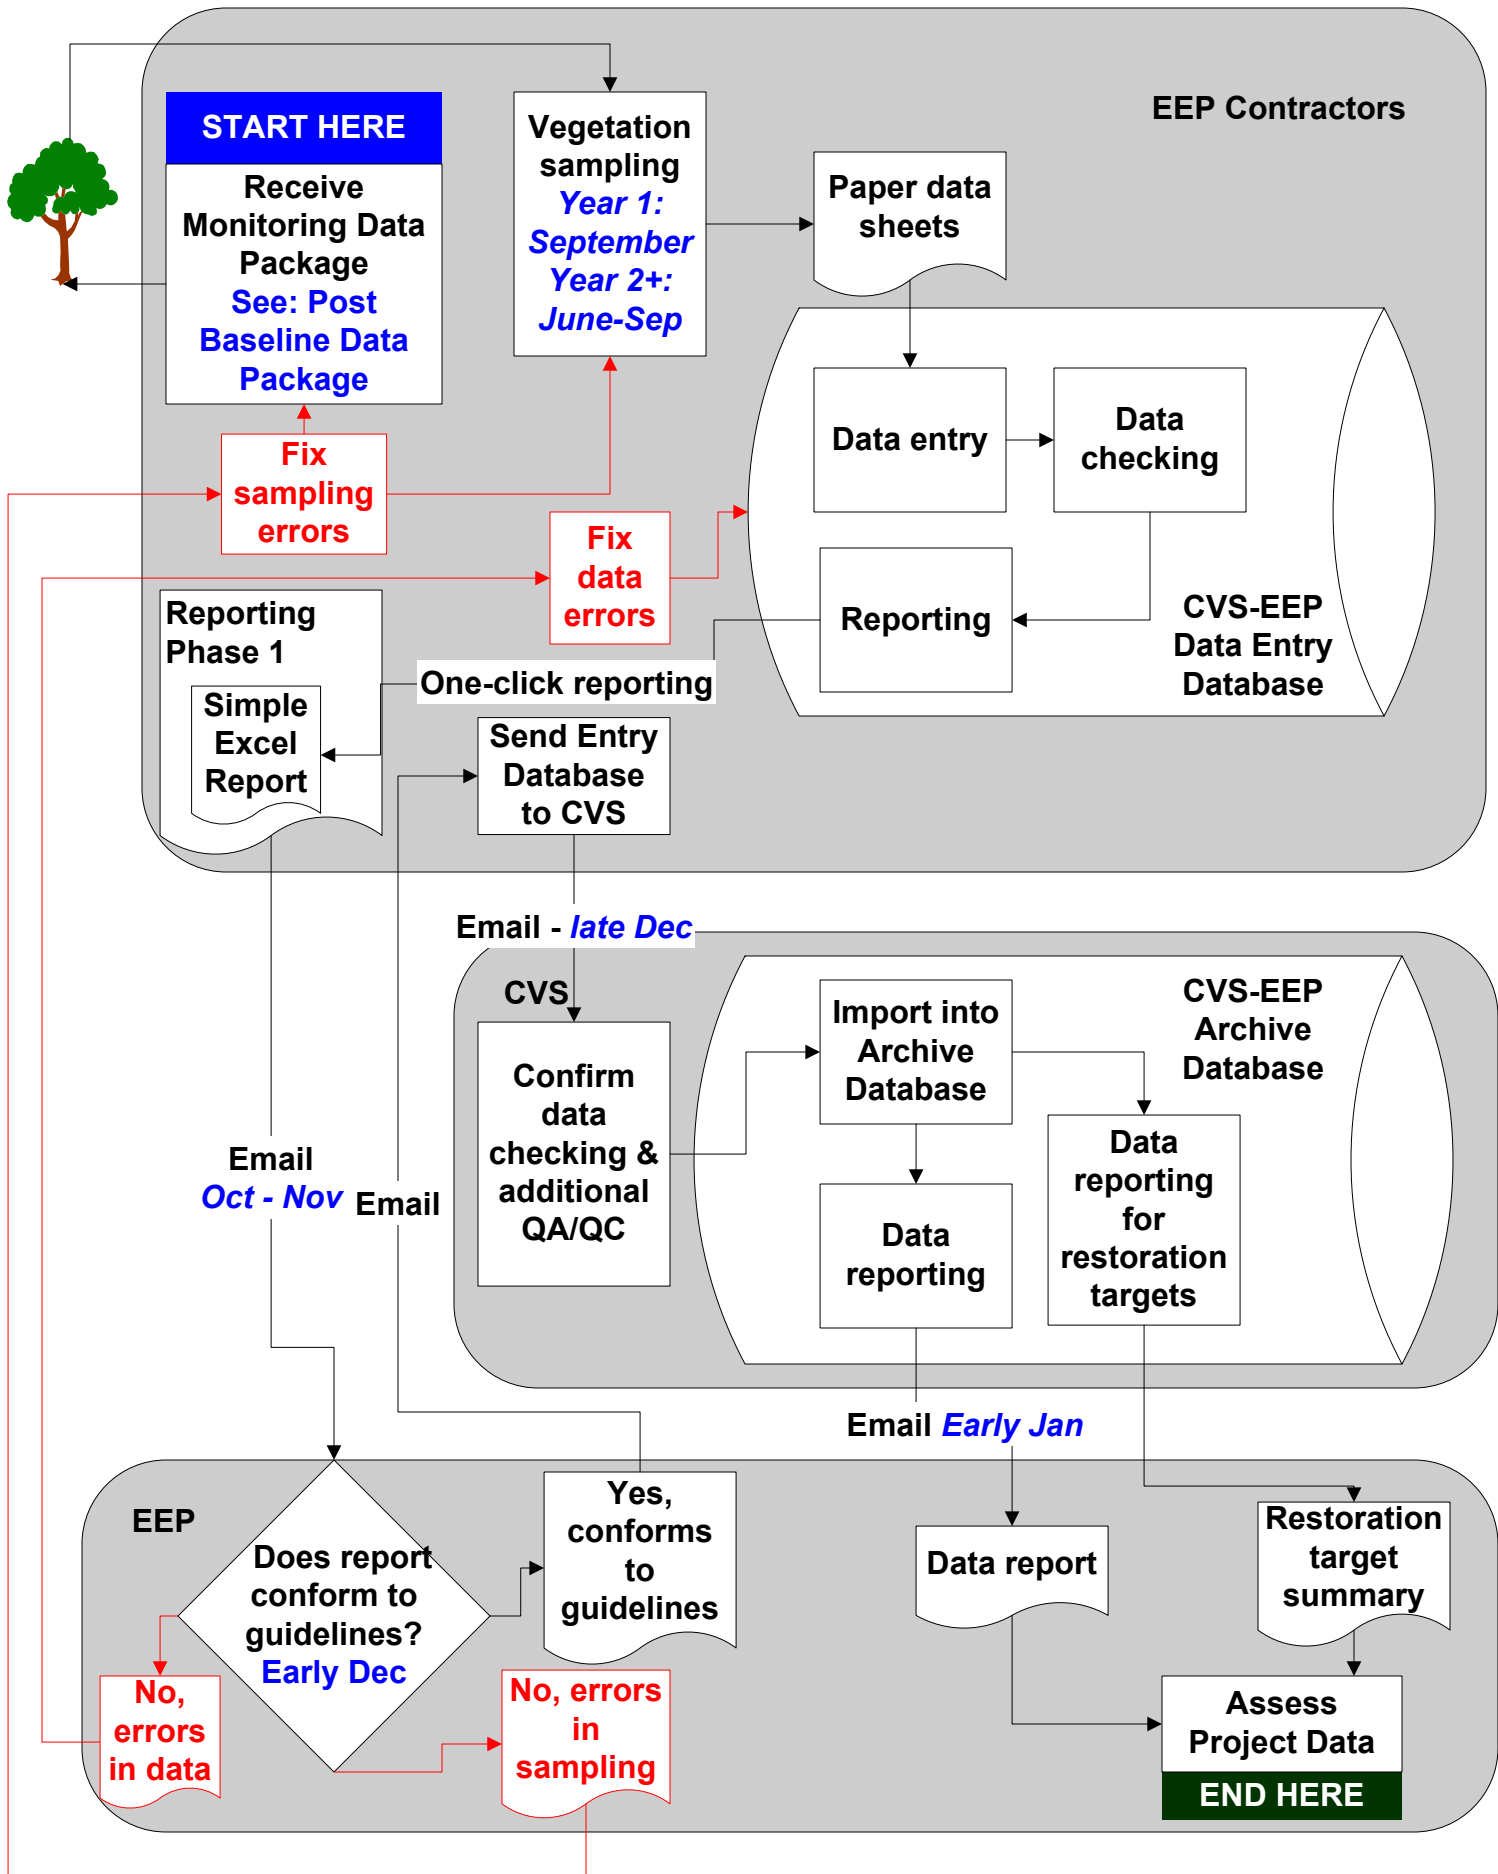

Vegetation Monitoring Plan Development

Post Baseline Data Flow

Red arrows and text indicate error identification and correction steps.

Post Baseline Data Package